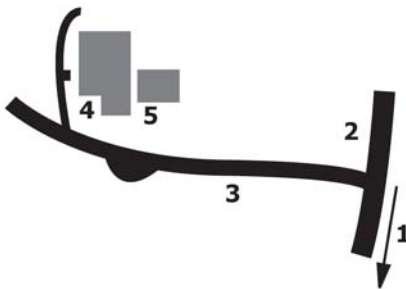

1. 1 To A38 and Barber Institute
2. 2 Edgbaston Park Road
3. 3 Pritchatts Road
4. 4 Parking (Metallurgy & Materials Eng)
5. 5 Day Science/Night Science

VIVID

UNIVERSITY OF
BIRMINGHAM

Equal